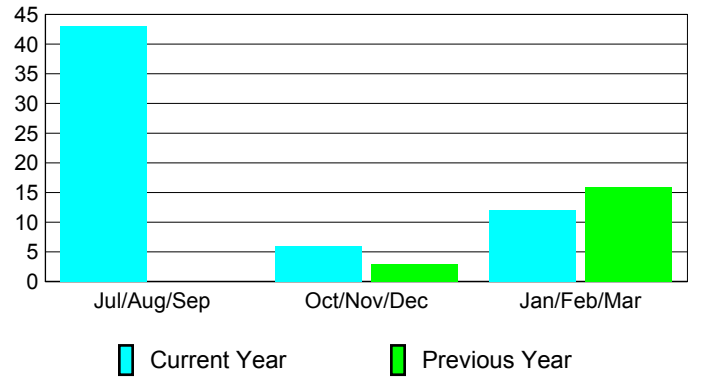

Comparison of Membership Gain/Loss

Current Year Compared to the Previous Year