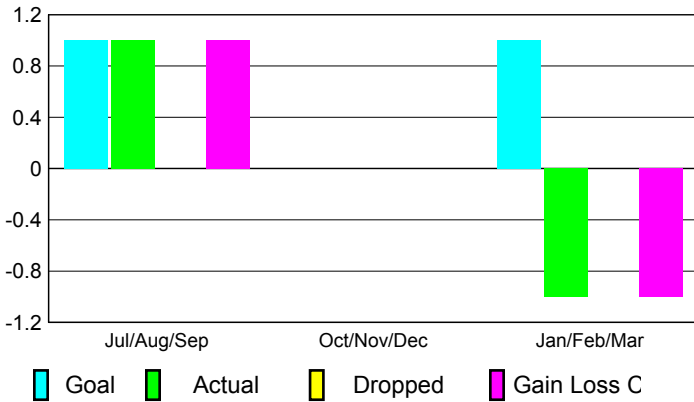

2008-2009 GMT Quarterly Report for District (or Undistricted) **District 111WR**

GMT: **Gerd Anselmann**

Location: **GERMANY**

GMT CA: **4**

CLUBS

Club Results 2008-2009

Clubs 2007-2008

Month	New Club	Actual New	Actual Dropped	Gain/Loss of	Gain/Loss of
	Goal	New Clubs	Clubs	Clubs	Clubs
Jul/Aug/Sep	1	1	0	1	0
Oct/Nov/Dec	0	0	0	0	0
Jan/Feb/Mar	1	-1	0	-1	0
Totals	2	0	0	0	0

Club Results 2008-2009

Goal, New, Dropped, Gain/Loss